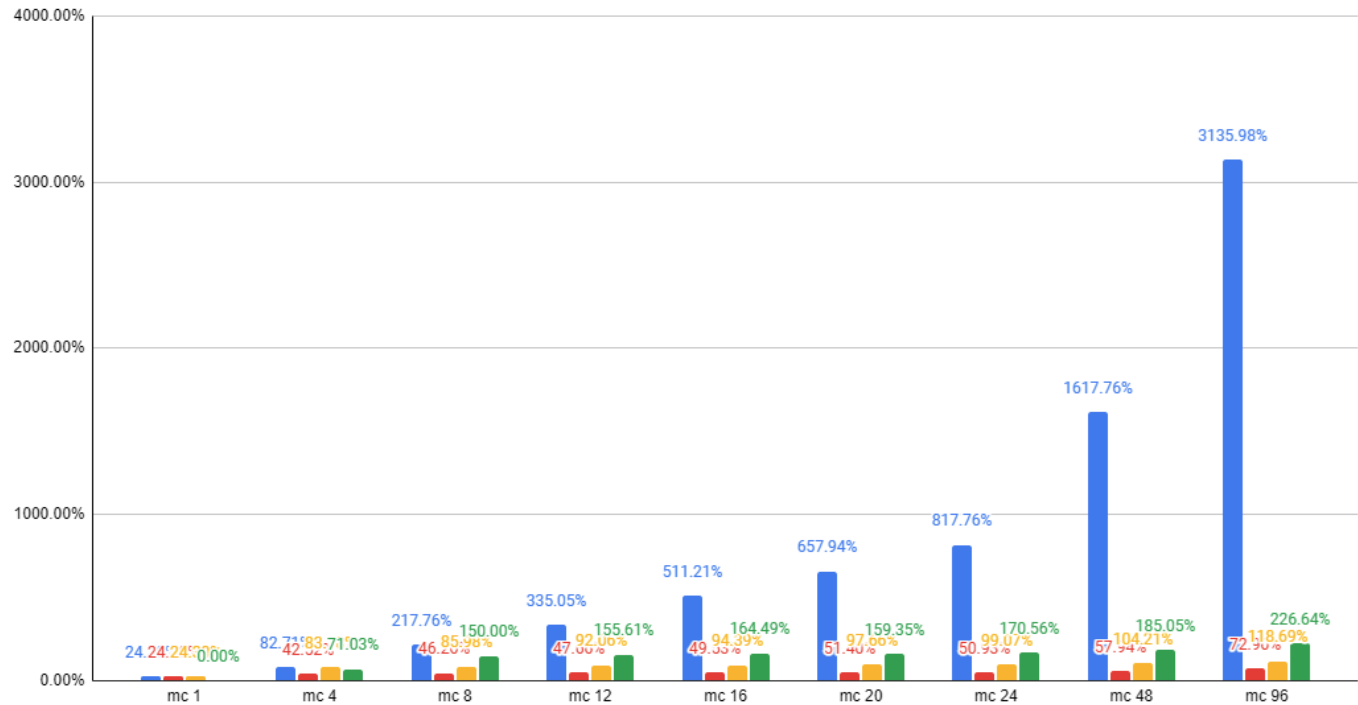

Performance

96 Multicast Groups, 1Min Split, no Compression (100GB Sample)

■ 1 CPU   ■ 48 CPU @ 96MC (/2)   ■ 24 CPU @ 96MC (/4)   ■ 12 CPU @ 96MC (/8)

More info: <https://www.fmad.io/blog/push-compressed-realtime-filtered-pcap>

Not STAC
Benchmark