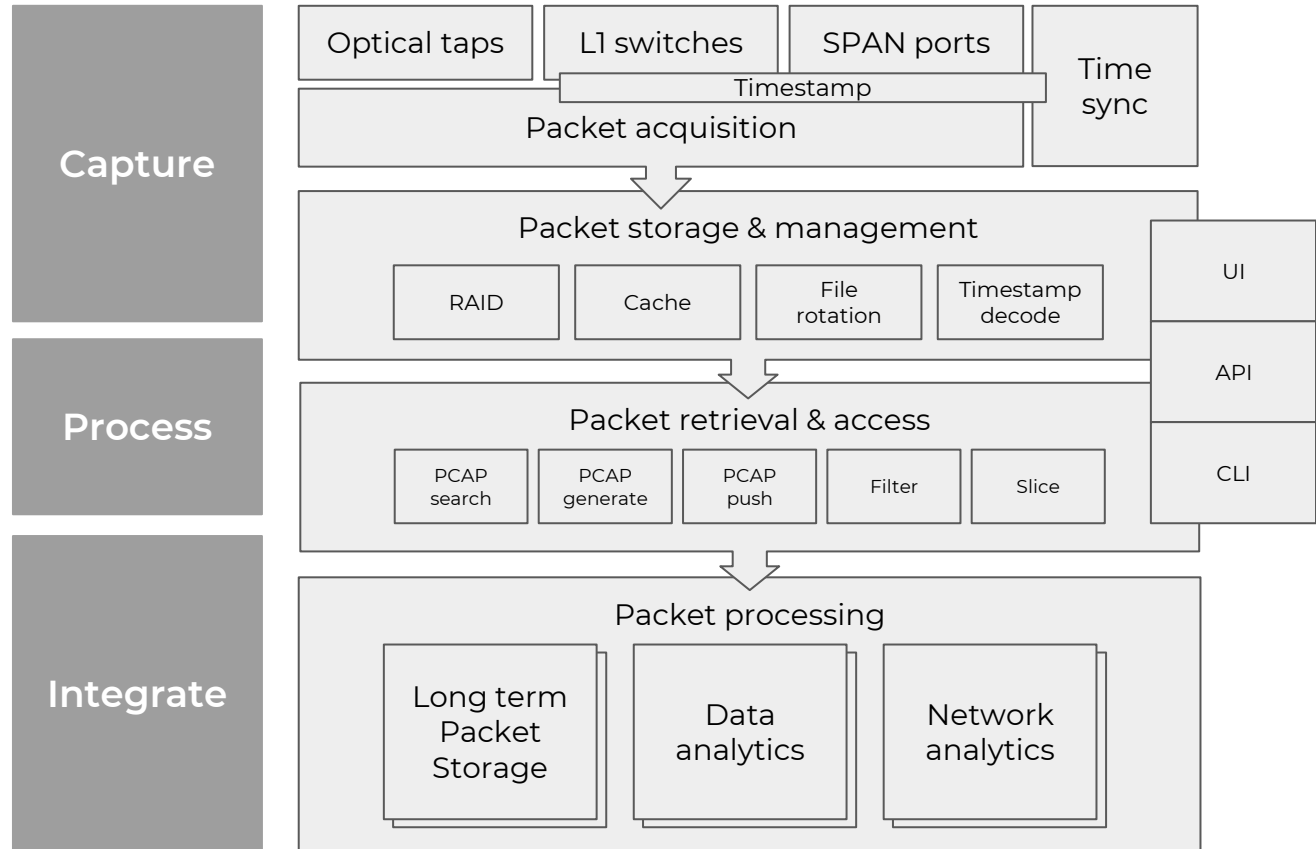

# FMADIO 100G

Full line rate 100G Packet capture, 148.8Mpps in a compact 1U form factor with x10 NVMe high speed SSDs and x2 QSFP28 interfaces.

- 100Gbps Sustained Packet Capture
- 200Gbps Burst Packet Capture
- 2x QSFP28 Ports
- SR4 / LR4 / CX4 + FEC support
- 200Gbps Line Rate Packet Generator
- 16TB ~ 156 TB RAIDS Storage

# The anatomy of packet capture

# Capturing the biggest data feed

OPRA is a consolidated data feed of all last-sale options quotations and information across 16 exchange entities in the USA with over 170 billion messages disseminated per day.

# Realtime OPRA processing