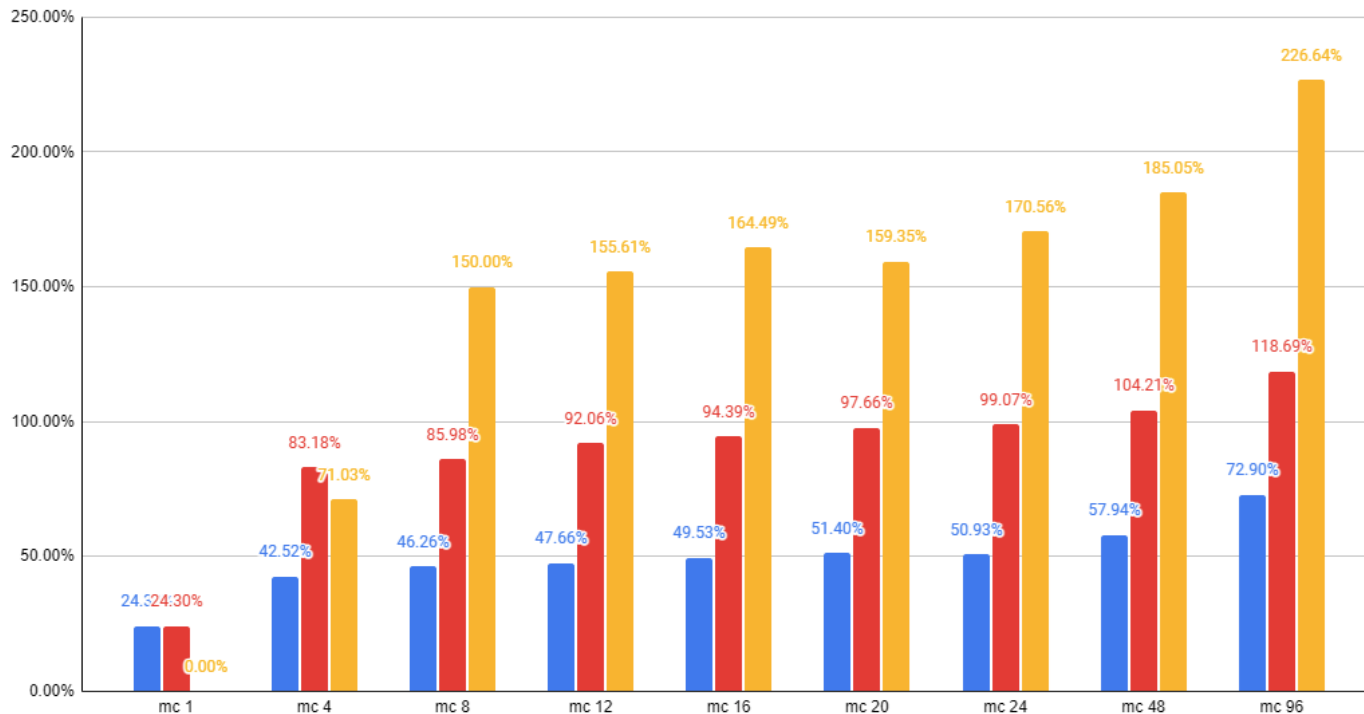

Performance

96 Multicast Groups, 1Min Split, no Compression (100GB Sample)

■ 48 CPU @ 96MC (/2) ■ 24 CPU @ 96MC (/4) ■ 12 CPU @ 96MC (/8)

More info: <https://www.fmad.io/blog/push-compressed-realtime-filtered-pcap>

Not STAC
Benchmark