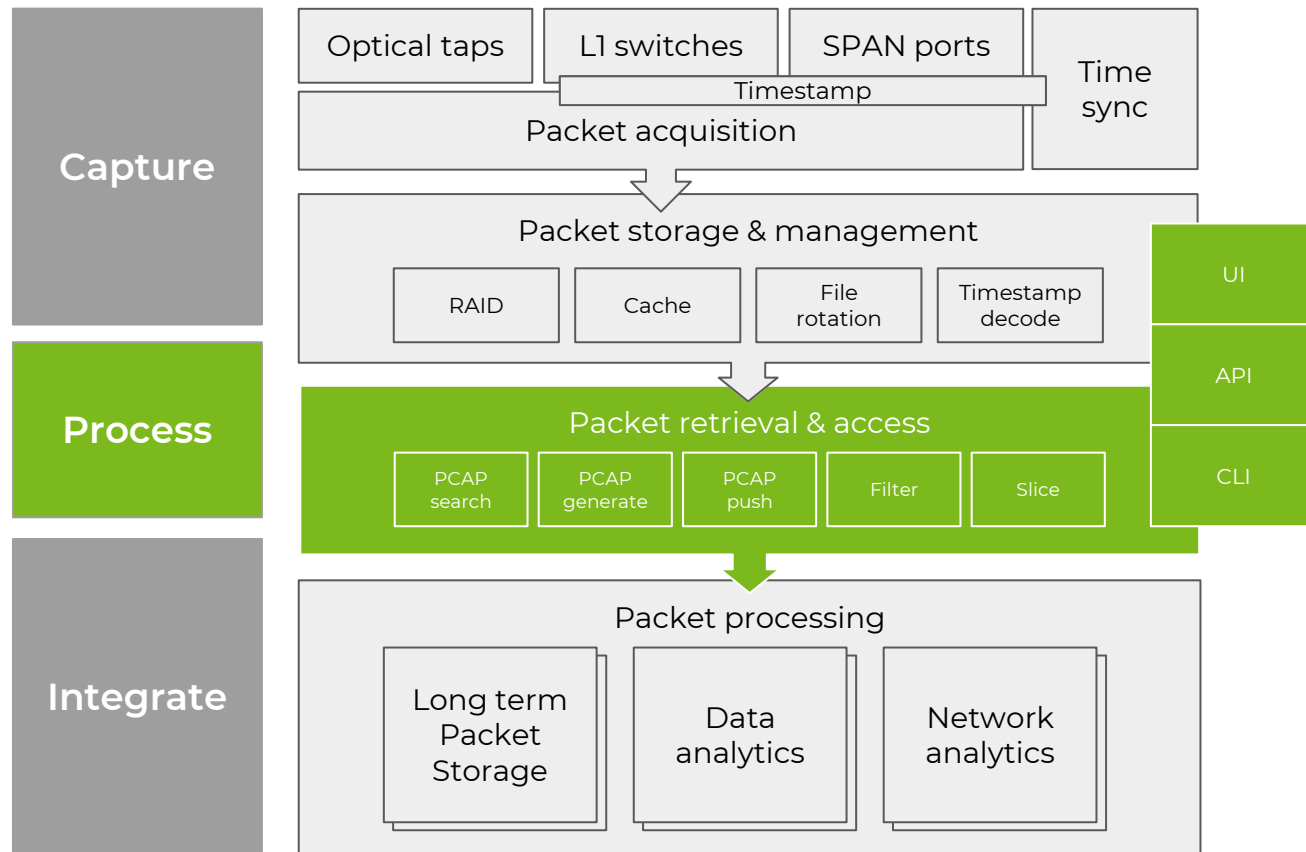

Process : FMADIO