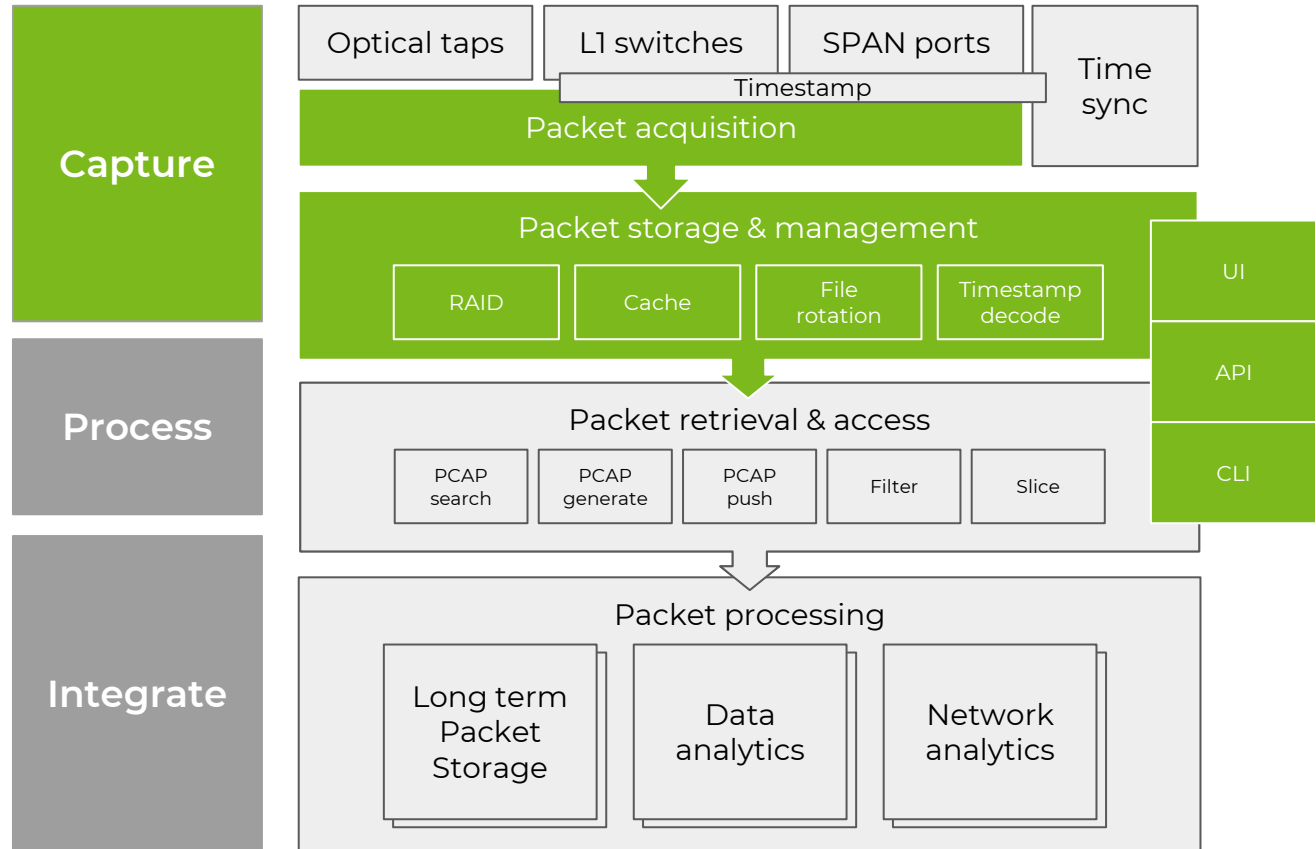

Capture : FMADIO