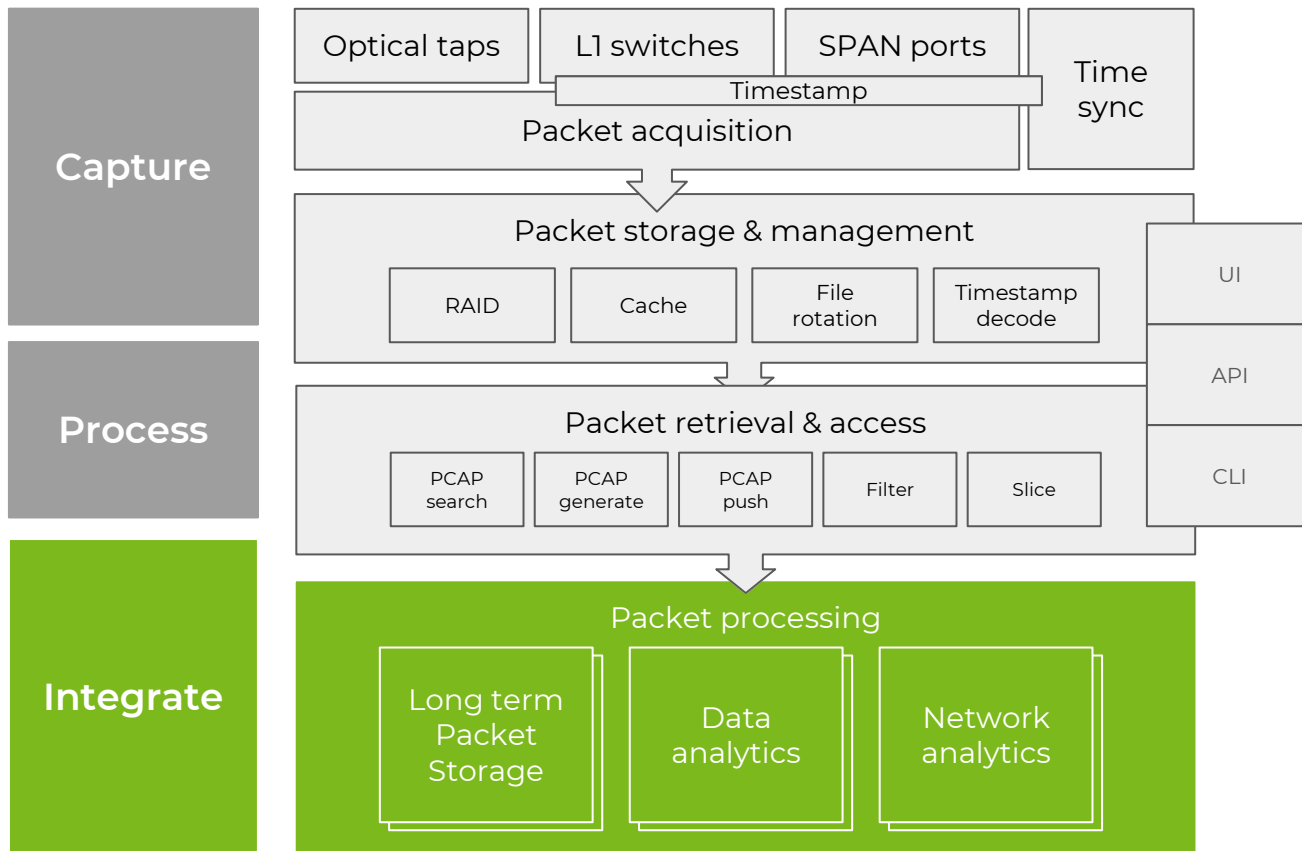

Integrate : The fun stuff