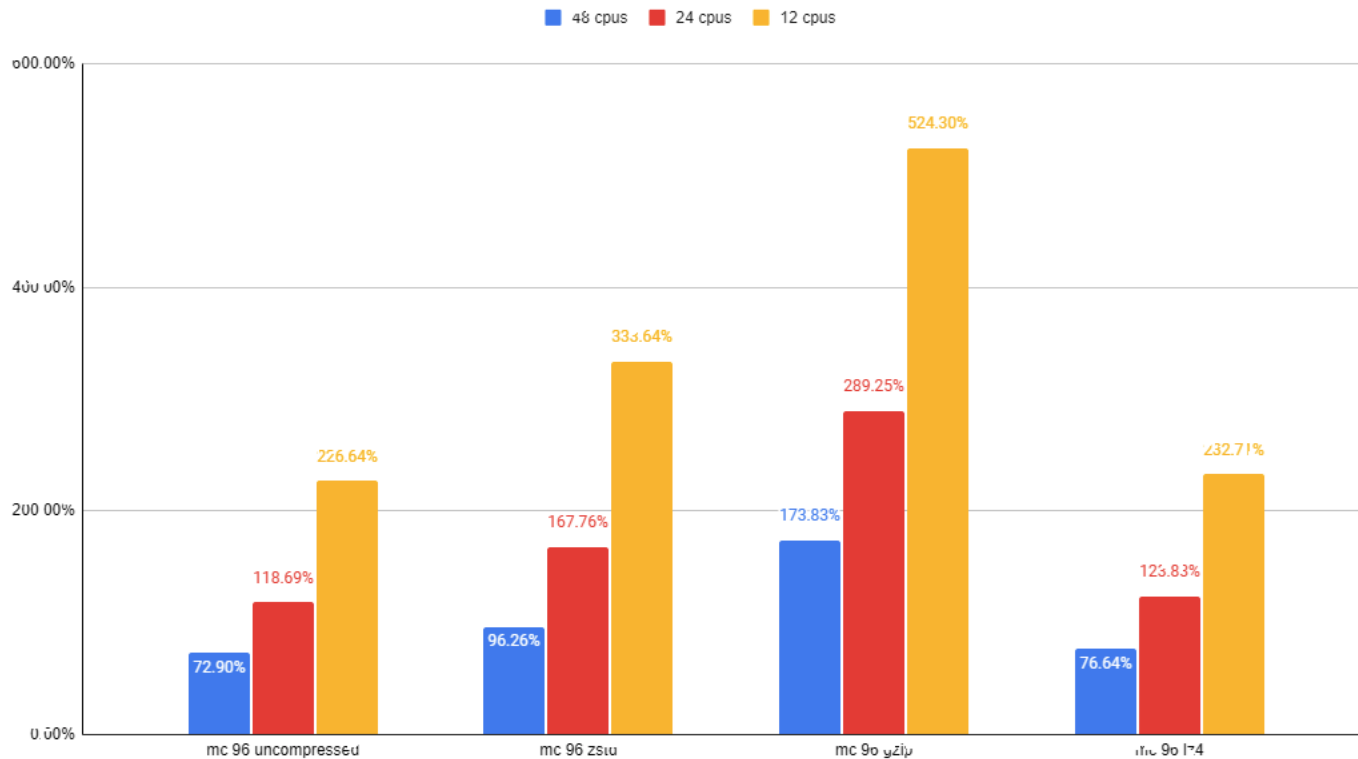

Performance

96 Multicast Groups with Compression

Not STAC
Benchmark